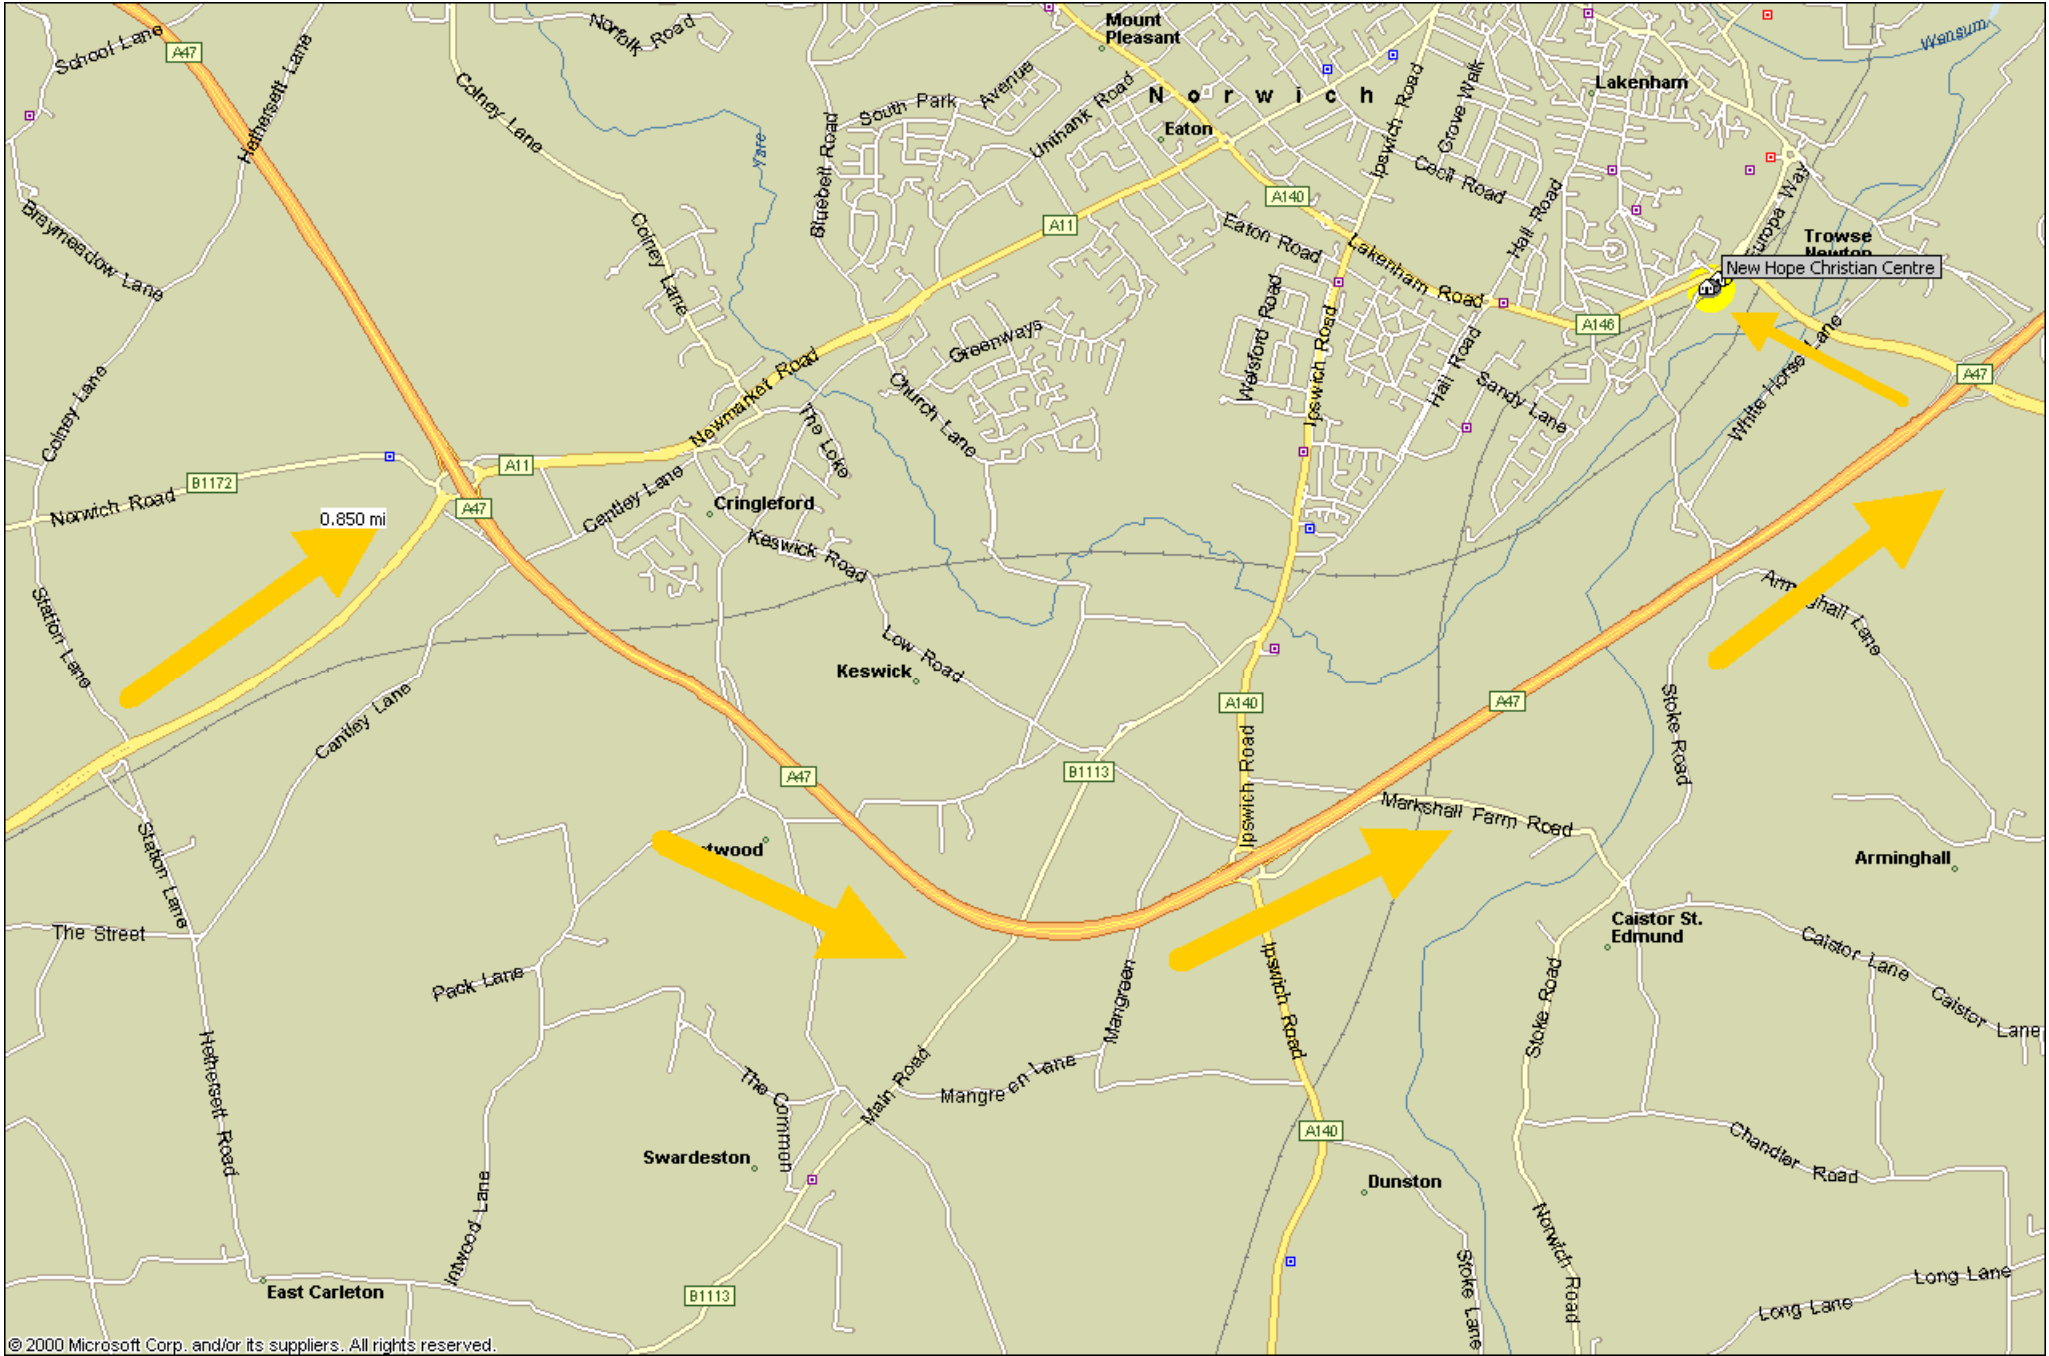

DIRECTIONS TO WCG Norwich, meeting at The New Hope Christian Centre

Address: New Hope Christian Centre, Martineau Lane, Norwich, NR1 2HX

BY CAR: From the A11, turn right (eastwards) onto the A47 (southern bypass). Drive for 5 minutes, then take the A146 sliproad towards Norwich town centre, signposted to Norwich City Football Club. Turn left here and drive for ~1 minute until you reach traffic lights. Turn **left** on the slip road, then **immediately left again** down Martineau Lane, and **immediately left again**. It is very easy to overshoot the venue. The New Hope Christian Centre is on your left. Drive down the single track lane into a car park, where you will see a 'modular' building. This is where services are being held for Norwich. The distance is ~7 miles from the top of the A11.

BY PUBLIC TRANSPORT:

If arriving at Norwich City Centre by train, you will need to either take a taxi, or a bus. A taxi from the Railway Station will take about 10 minutes and cost around £5.00. For bus routes, please either check the internet or phone traveline on 0871 200 22 33.

 New Hope Christian Centre

© 2008 Tele Atlas

© 2006 Google

Pointer 52°36'40.28" N 1°18'21.78" E elev 9m

Streaming  100%

Eye alt 140 m

Drive to the right hand side of this building, and to the car park around the back. The hall we use is on the RHS.